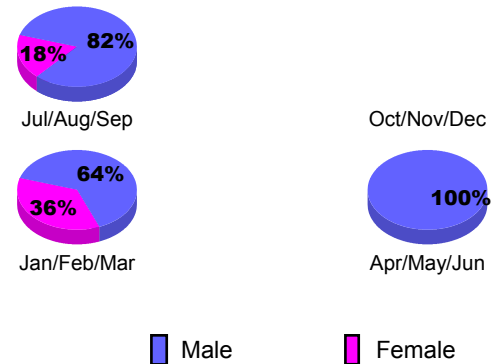

**Club Results 2012-2013**  
Goal, New, Dropped, Gain/Loss

**YTD Status Quo Clubs 2012-2013**

Status Quo Clubs Compared to Status Quo Members

**Club Gain/Loss 2012-2013**

**MEMBERSHIP**

Month	Net Memb Goal	Actual New Memb	Actual Dropped Memb	Gain/Loss of Memb
<b>2012-2013</b>				
Jul/Aug/Sep		19	28	-9
Oct/Nov/Dec		20	31	-11
Jan/Feb/Mar		32	26	6
Apr/May/Jun		71	77	-6
<b>Totals</b>		<b>142</b>	<b>162</b>	<b>-20</b>

**Membership Results 2012-2013**  
Goal, New, Dropped, Gain/Loss

**Gender Comparison 2012-2013**

**Membership Gain/Loss 2012-2013**