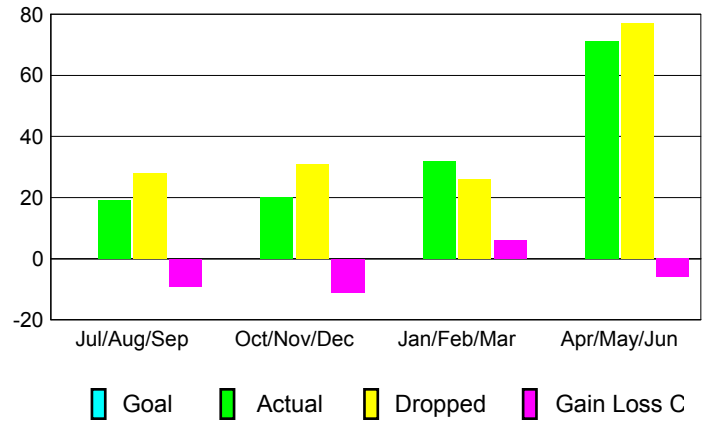

GMT: **Dominique Labussière**

Location: **FRANCE**

GMT CA: **4**

**CLUBS**

Month	New Club Goal	Actual New Clubs	Actual Dropped Clubs	Gain/Loss of Clubs
<b>2012-2013</b>				
Jul/Aug/Sep		0	0	0
Oct/Nov/Dec		0	0	0
Jan/Feb/Mar		0	0	0
Apr/May/Jun		1	0	1
<b>Totals</b>		<b>1</b>	<b>0</b>	<b>1</b>

**Club Results 2012-2013**  
Goal, New, Dropped, Gain/Loss

**YTD Status Quo Clubs 2012-2013**

Status Quo Clubs Compared to Status Quo Members

**Club Gain/Loss 2012-2013**

**MEMBERSHIP**

Month	Net Memb Goal	Actual New Memb	Actual Dropped Memb	Gain/Loss of Memb
<b>2012-2013</b>				
Jul/Aug/Sep		19	28	-9
Oct/Nov/Dec		20	31	-11
Jan/Feb/Mar		32	26	6
Apr/May/Jun		71	77	-6
<b>Totals</b>		<b>142</b>	<b>162</b>	<b>-20</b>

**Membership Results 2012-2013**  
Goal, New, Dropped, Gain/Loss

**Gender Comparison 2012-2013**

**Membership Gain/Loss 2012-2013**